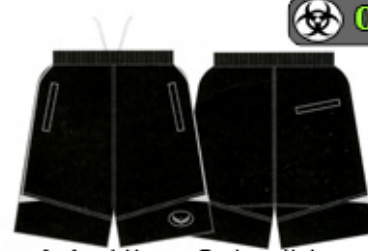

M, L, XL, 3L
red, orange, skyblue, white

12-503

POLO SHIRT WOMEN / Micro Mesh

M, L, XL, 3L
green, purple, skyblue, white

Shorts & Skirt

grey

navyblue

black