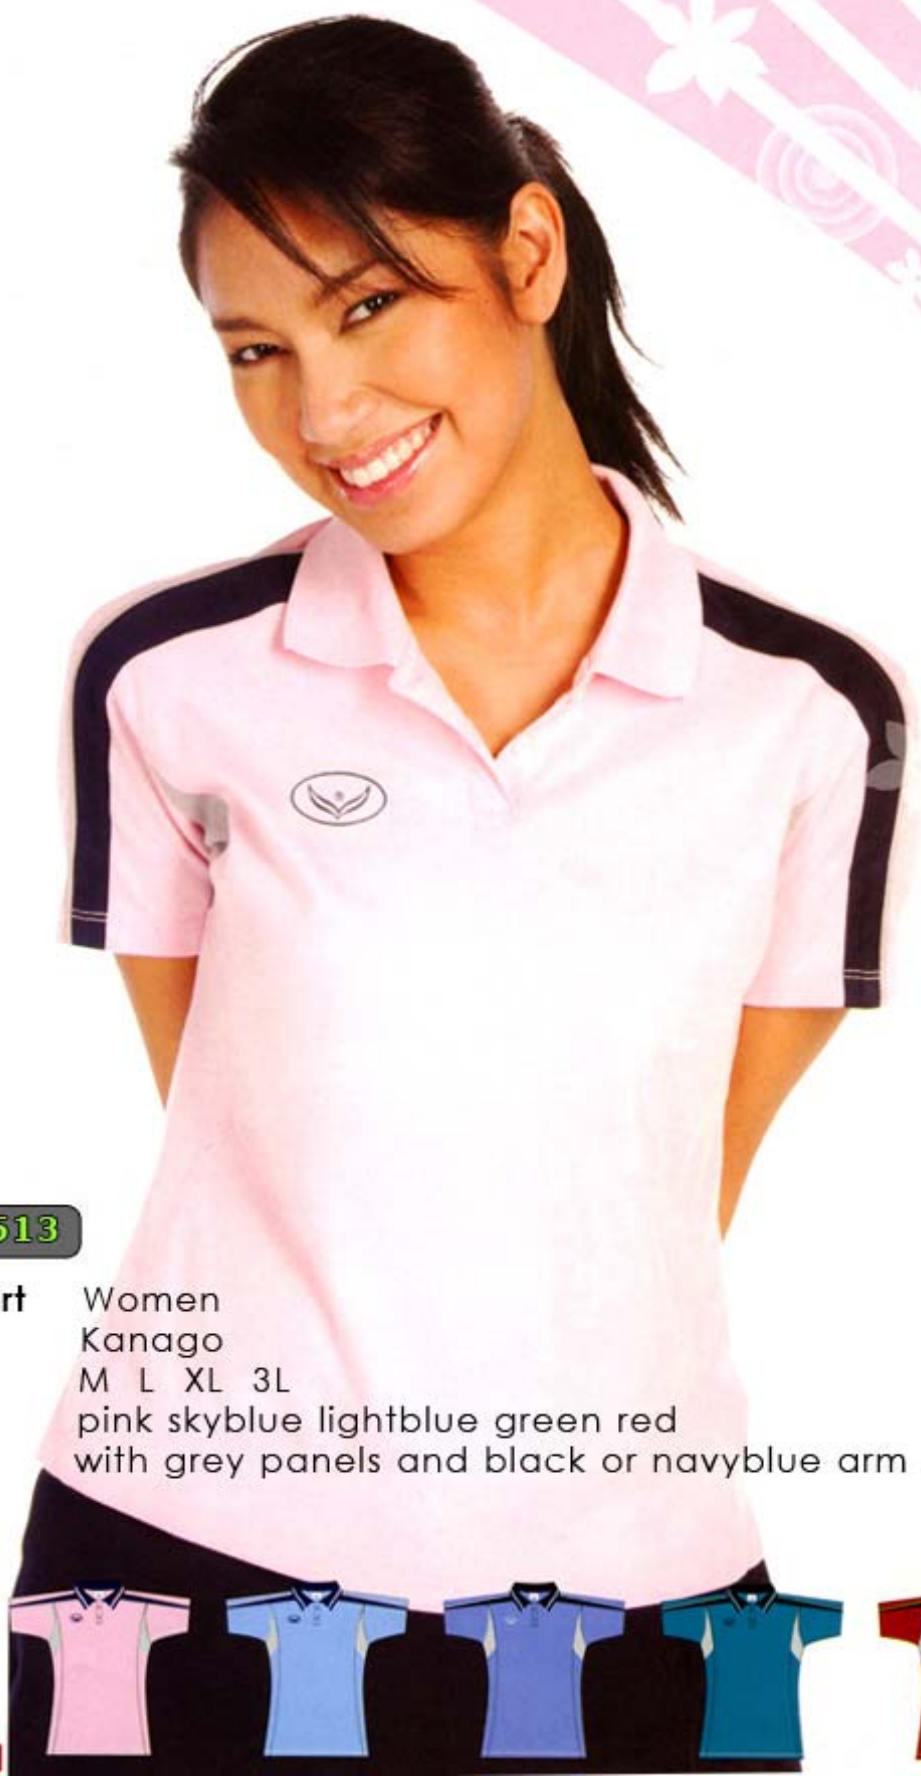

 12-123

Polo Shirt Unisex
Fabric 100% PES
Size S M L
XL 3L 4L

SMART

POLO women

 12-513

Polo Shirt Women
Fabric Kanago
Size M L XL 3L
Colours pink skyblue lightblue green red
with grey panels and black or navyblue arm stripes