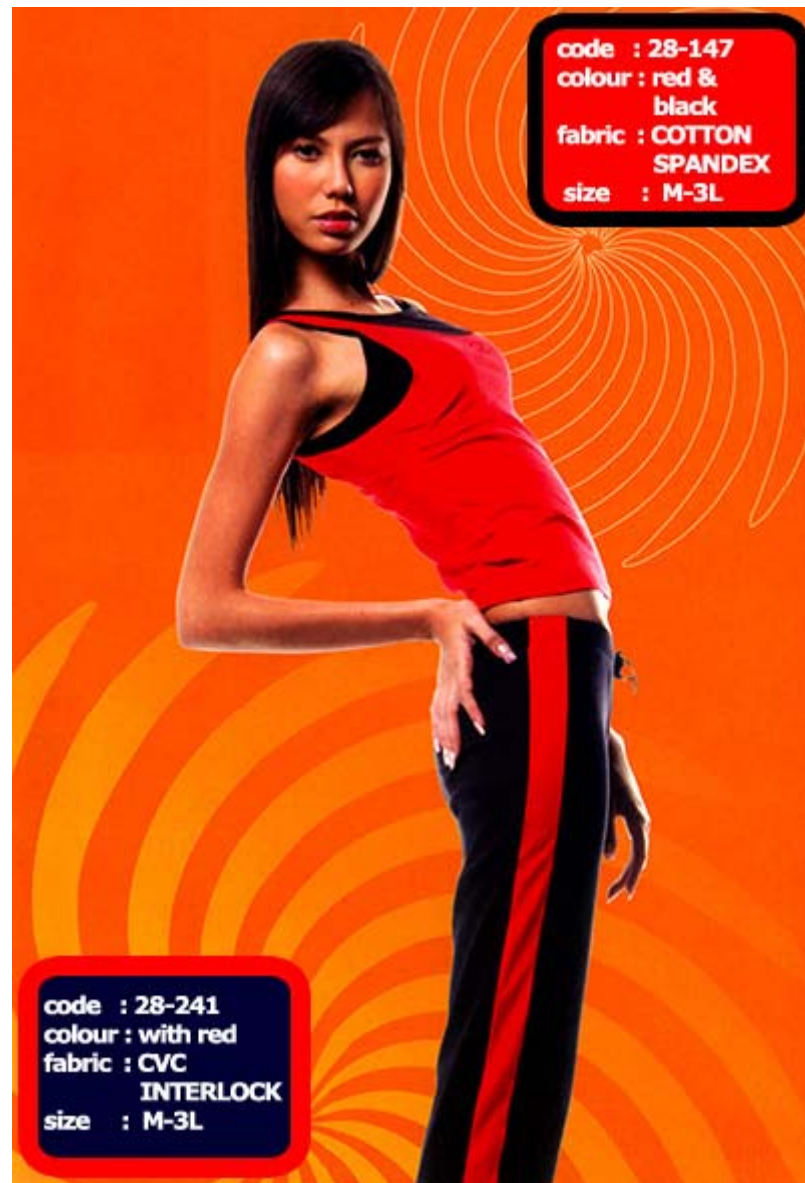

code : 28-147
colour : red &
black
fabric : COTTON
SPANDEX
size : M-3L

code : 28-241
colour : with red
fabric : CVC
INTERLOCK
size : M-3L